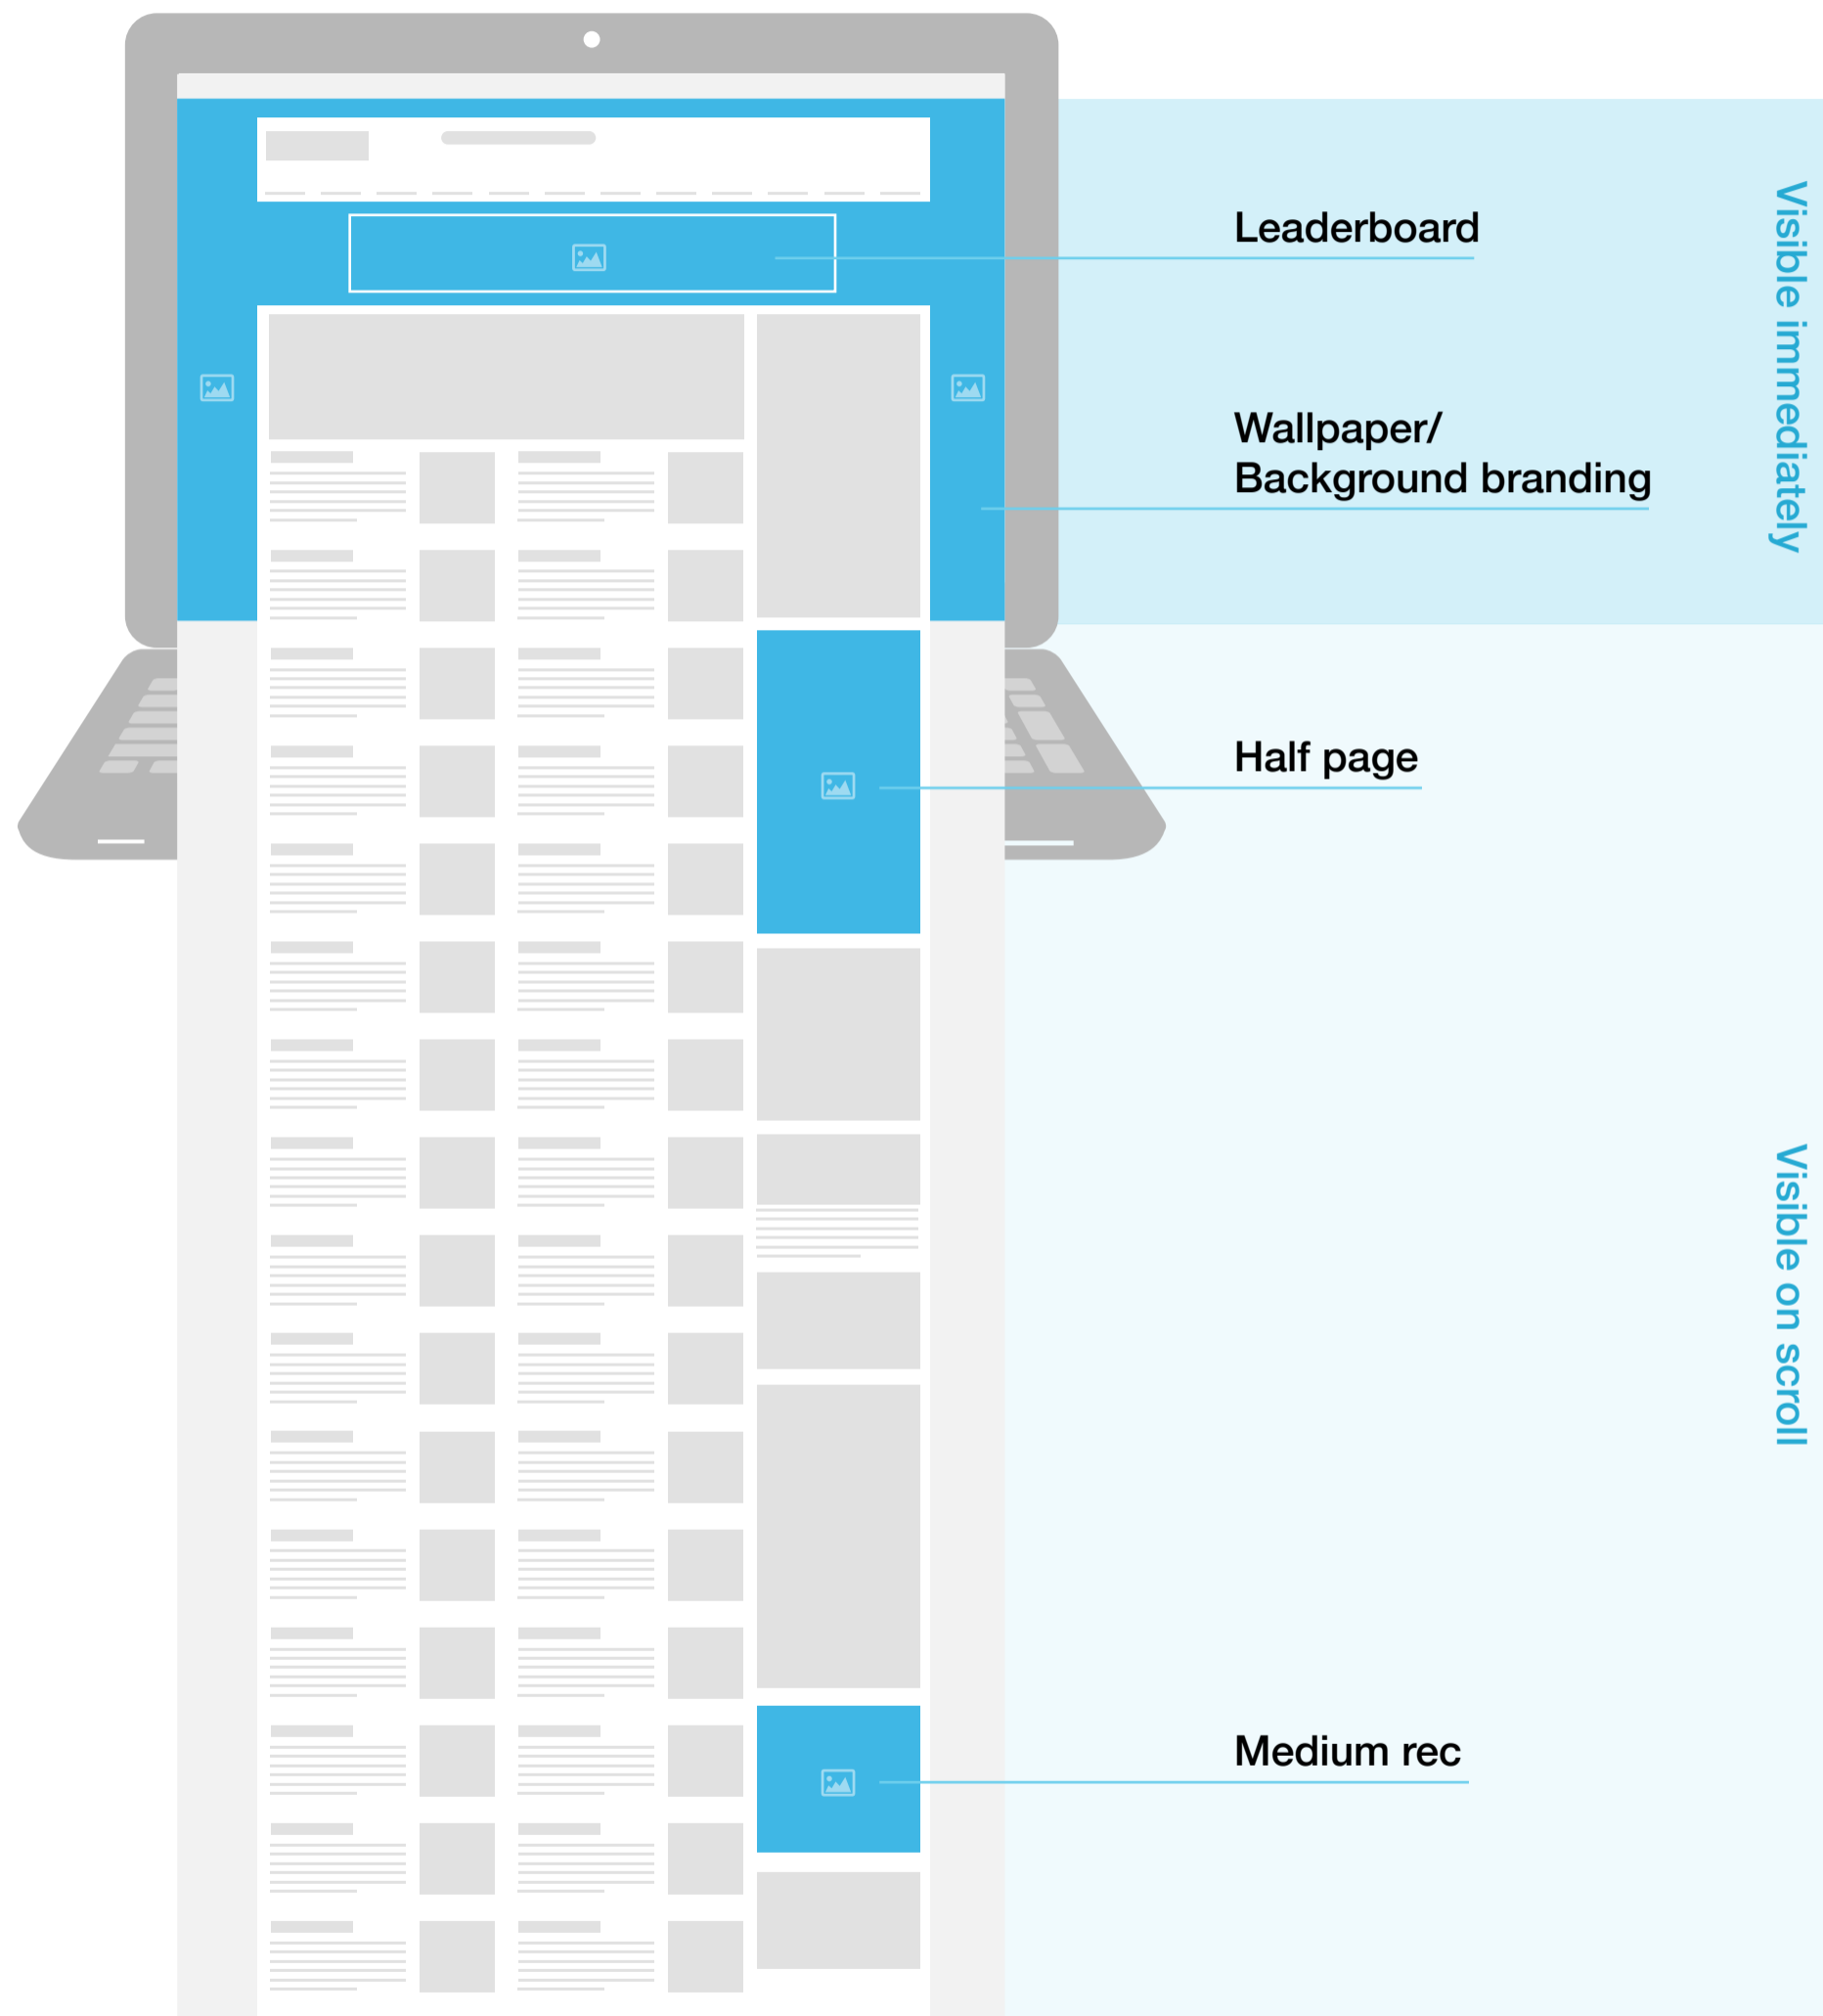

eg. John

995px

- Will be visible

- Safe zone

Cropping

This is a representation of how your wallpaper would appear once it is live.

Dimensions: 1440px (width) x 900px (height)
(Full image dimensions)

Safezone left and right: 135x525px
(Essential information must fit within this space to avoid getting cut off on smaller screens).

This is the ideal cropping.

This might result in visible white edges or cut off text.

The safe zone has been accounted for and info will be visible across all screen sizes.

This will result important information being invisible to the user.

Placement of Homepage Takeover Elements

Leaderboard

The leaderboard is the uppermost banner in the HPTO. The dimensions are 728px x 90px, it can be a static .jpeg or an animated .gif image.

Wallpaper

The wallpaper is always visible as the user scrolls, falling behind the site body. The total dimensions are 1440px x 900px and it is usually a static .jpeg image.

Half page

The half page is a standard 300px x 600px banner and can be a static .jpeg or .gif format.

Medium rectangle

The medium rectangle is a standard 300px x 250px banner and can be a static .jpeg or .gif format.