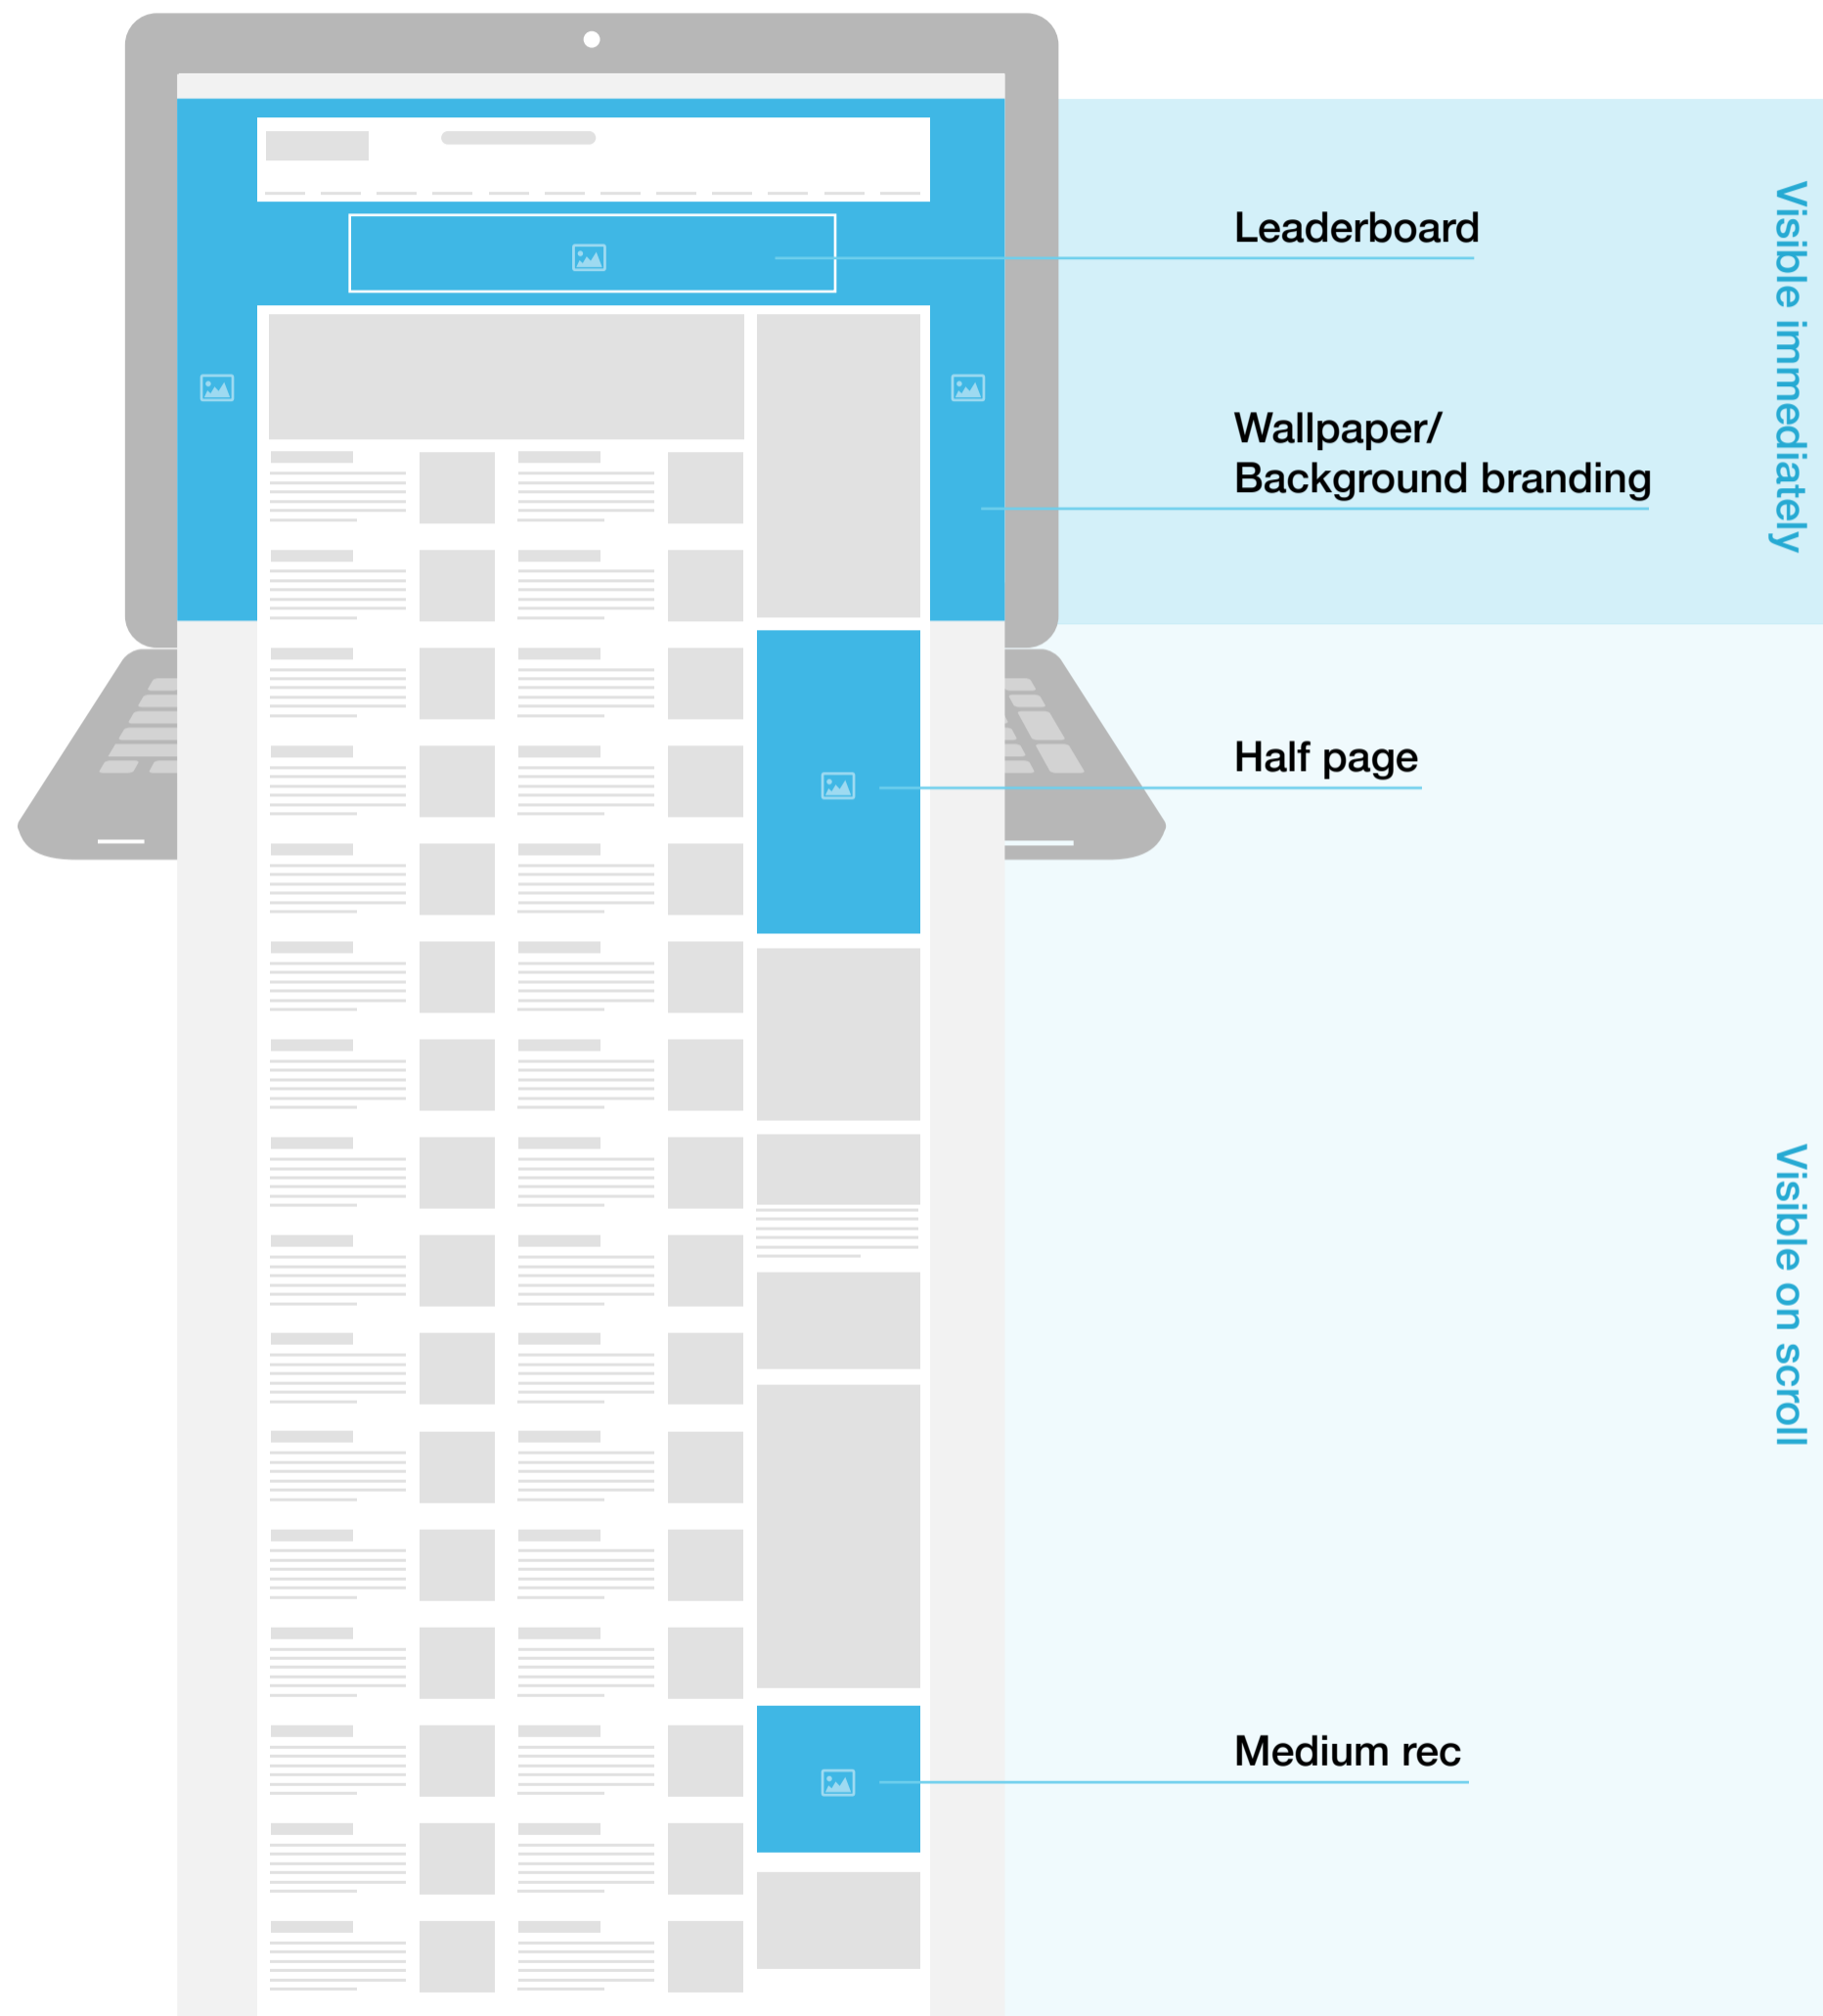

This is the ideal cropping.

This might result in visible white edges or cut off text.

The safe zone has been accounted for and info will be visible across all screen sizes.

This will result important information being invisible to the user.

# Placement of Homepage Takeover elements

## **Leaderboard**

The leaderboard is the uppermost banner in the HPTO. The dimensions are 728px x 90px, it can be a static .jpeg or an animated .gif image.

## **Wallpaper**

The wallpaper is always visible as the user scrolls, falling behind the site body. The total dimensions are 1440px x 900px and it is usually a static .jpeg image.