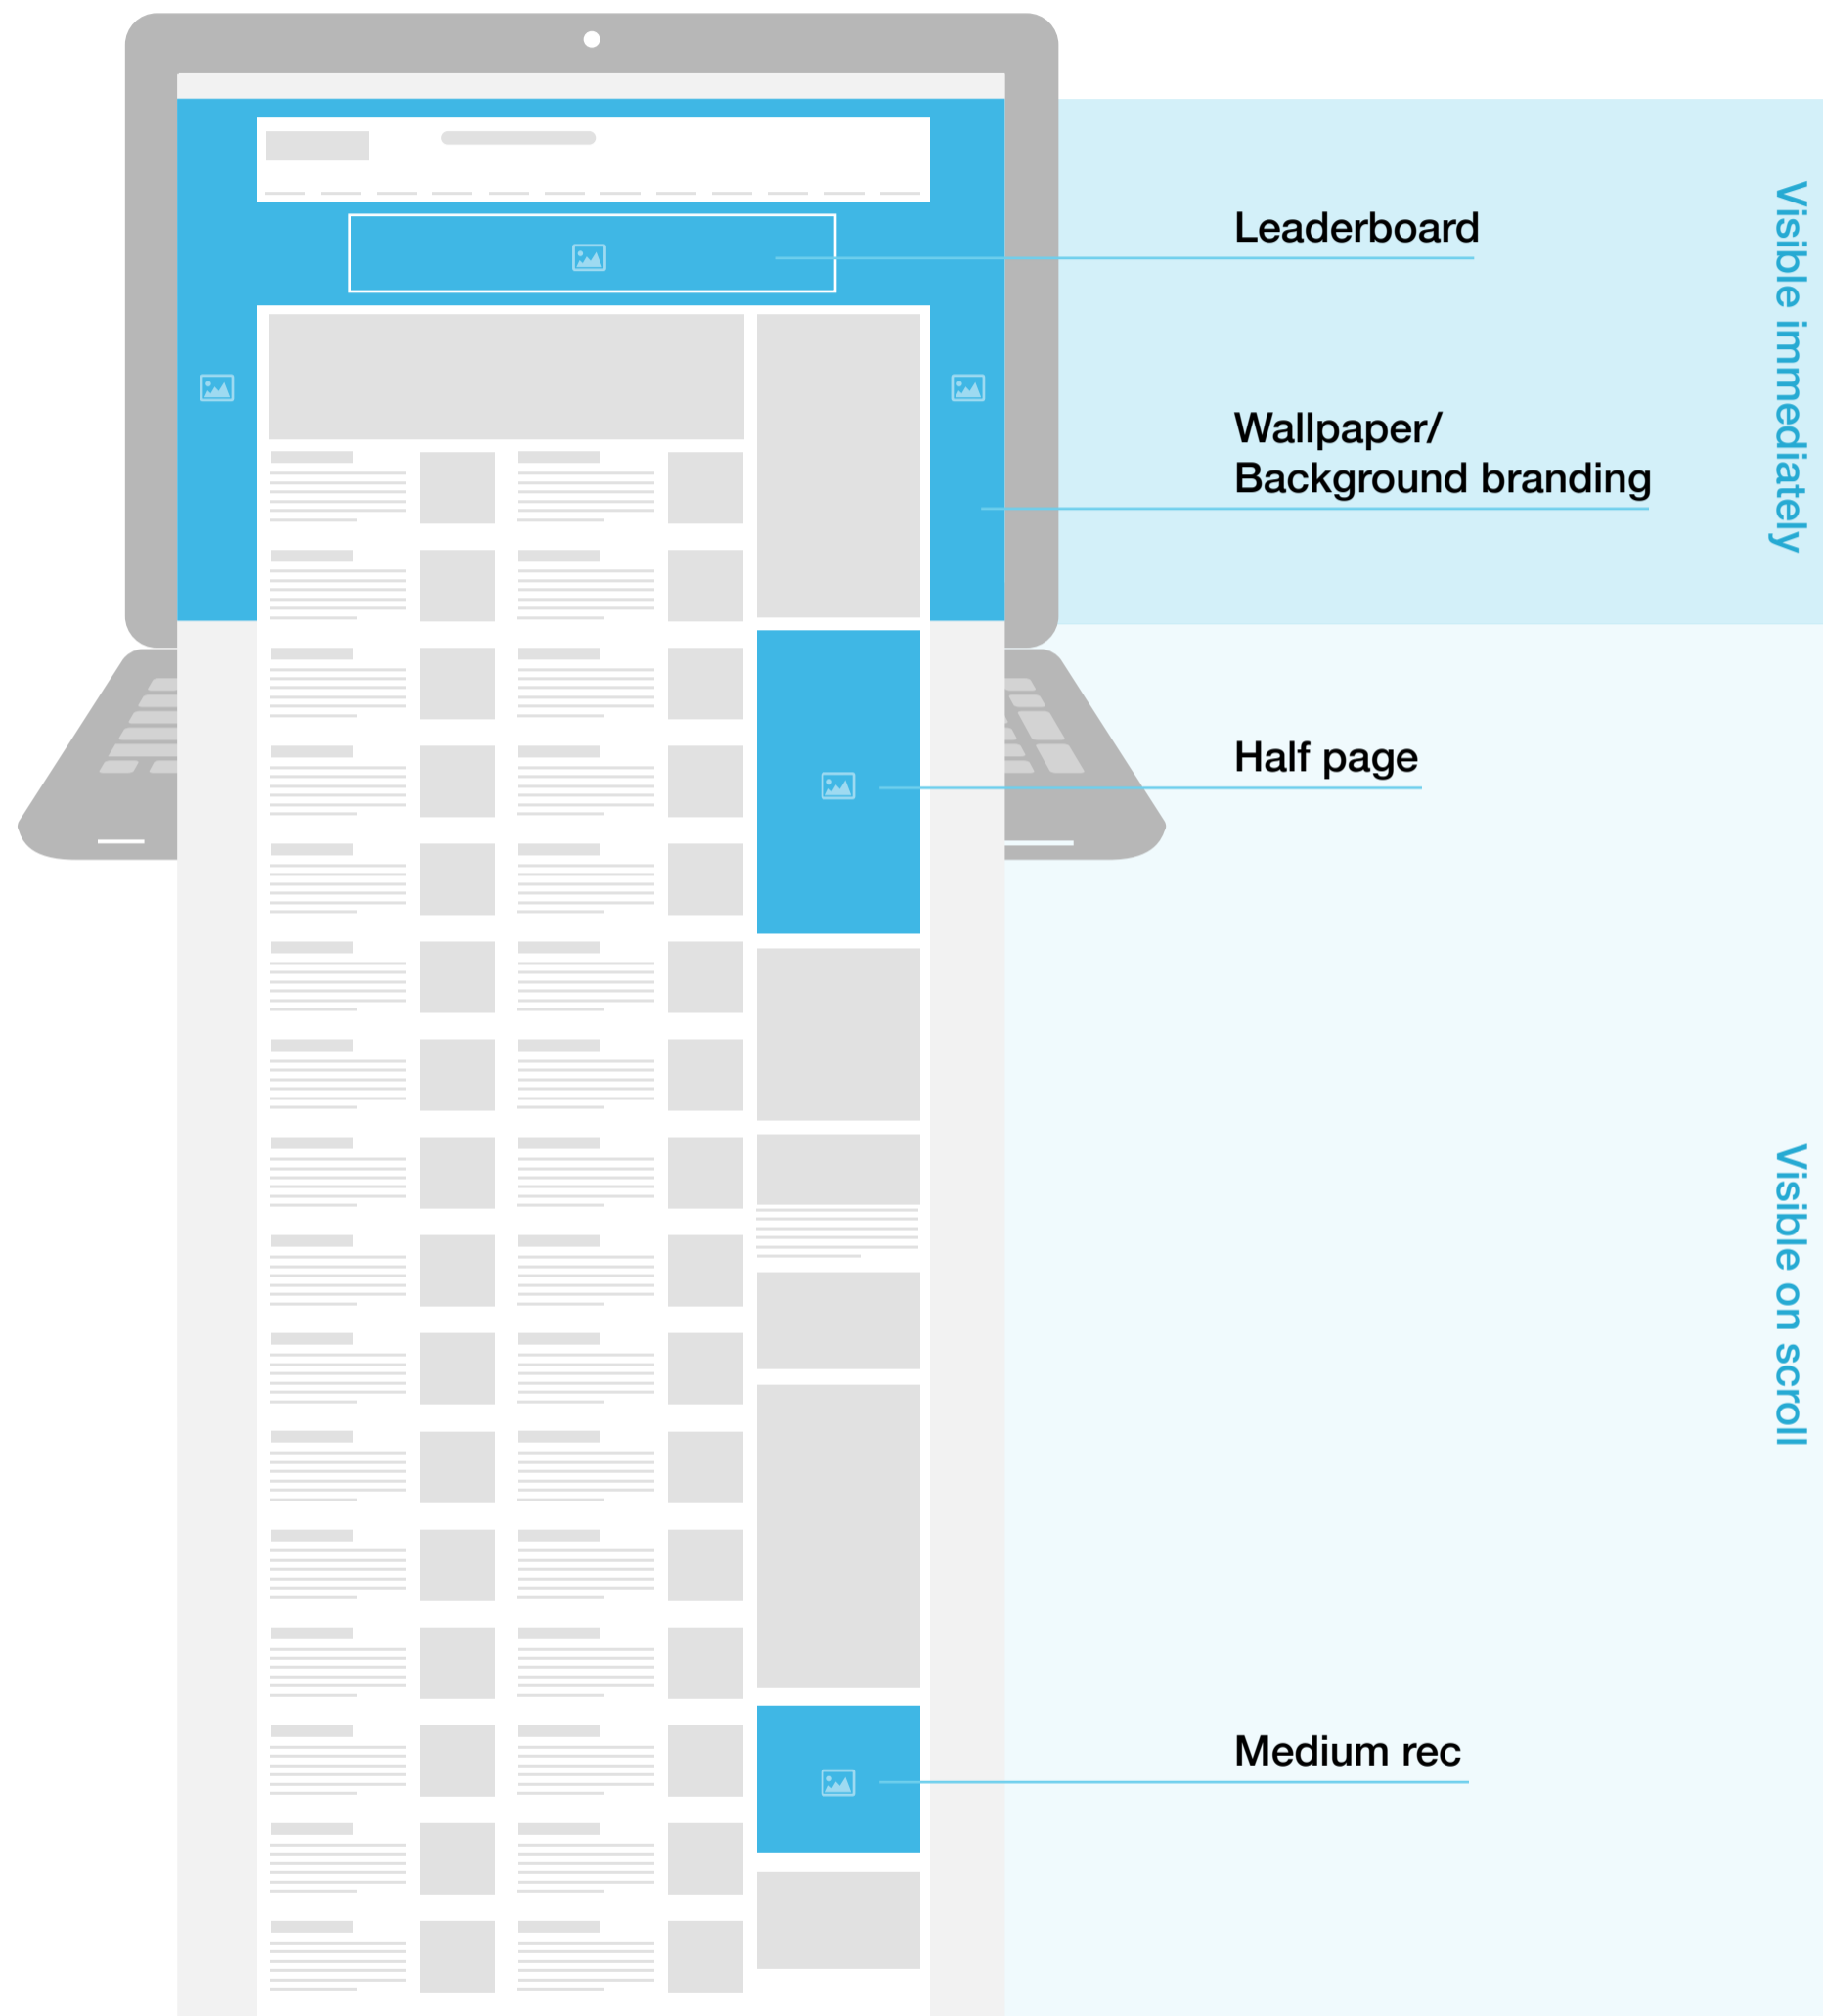

- Safe zone

Cropping

This is a representation of how your wallpaper would appear once it is live.

Dimensions: 1440px (width) x 900px (height)
(Full image dimensions)

Safezone left and right: 135x525px
(Essential information must fit within this space to avoid getting cut off on smaller screens).

This is the ideal cropping.

This might result in visible white edges or cut off text.

The safe zone has been accounted for and info will be visible across all screen sizes.

This will result important information being invisible to the user.

Placement of Homepage Takeover Elements

Leaderboard

The leaderboard is the uppermost banner in the HPTO. The dimensions are 728px x 90px, it can be a static .jpeg or an animated .gif image.

Wallpaper

The wallpaper is always visible as the user scrolls, falling behind the site body. The total dimensions are 1440px x 900px and it is usually a static .jpeg image.

Half page

The half page is a standard 300px x 600px banner and can be a static .jpeg or .gif format.

Medium rectangle

The medium rectangle is a standard 300px x 250px banner and can be a static .jpeg or .gif format.