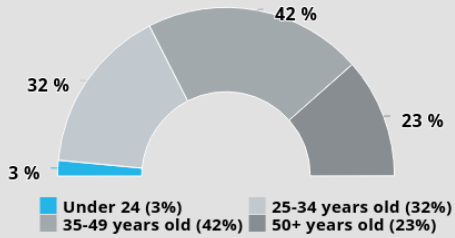

DISTRIBUTION
17 090

ESTIMATED READERSHIP
40 795

RACE

GENDER

AGE

SEM

SHOPPING RESPONSIBILITY

AVERAGE HH INCOME