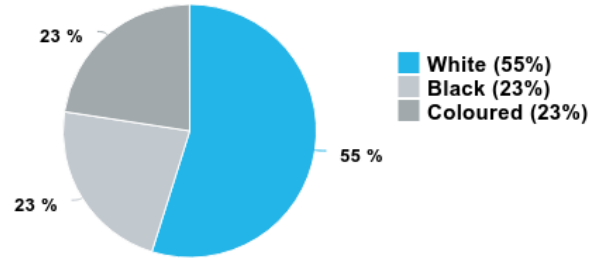

DISTRIBUTION
17 090

ESTIMATED READERSHIP
40 795

RACE

GENDER

AGE

SEM

SHOPPING RESPONSIBILITY

AVERAGE HH INCOME