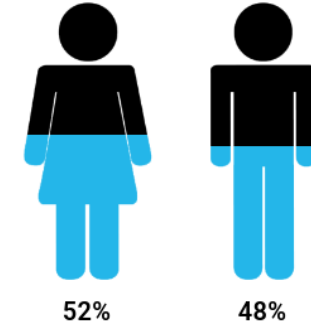

DISTRIBUTION
17 090

ESTIMATED READERSHIP
40 795

RACE

GENDER

AGE

SEM

SHOPPING RESPONSIBILITY

AVERAGE HH INCOME