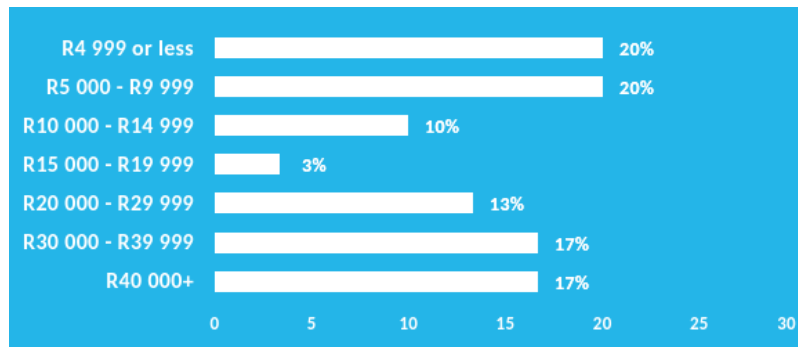

DISTRIBUTION
30 079

ESTIMATED READERSHIP
67 176

RACE

GENDER

AGE

SEM

SHOPPING RESPONSIBILITY

AVERAGE HH INCOME

AVERAGE PERSONAL INCOME

EDUCATION

HH INCOME

EMPLOYMENT