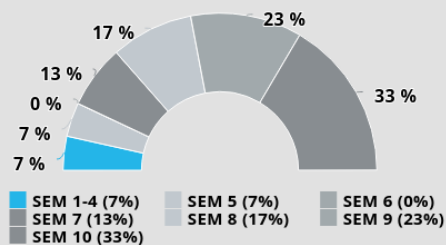

DISTRIBUTION
30 079

ESTIMATED READERSHIP
67 176

RACE

GENDER

AGE

SEM

SHOPPING RESPONSIBILITY

AVERAGE HH INCOME