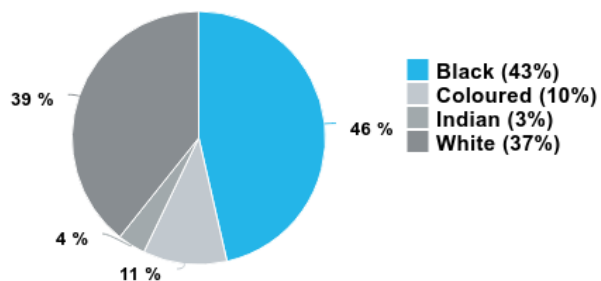

DISTRIBUTION
30 079

ESTIMATED READERSHIP
67 176

RACE

GENDER

AGE

SEM

SHOPPING RESPONSIBILITY

AVERAGE HH INCOME