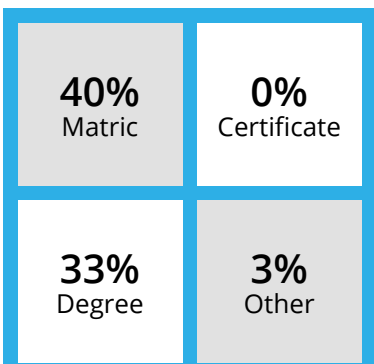

DISTRIBUTION
30 079

ESTIMATED READERSHIP
67 176

RACE

GENDER

AGE

SEM

SHOPPING RESPONSIBILITY

AVERAGE HH INCOME

AVERAGE PERSONAL INCOME

EDUCATION

HH INCOME

EMPLOYMENT