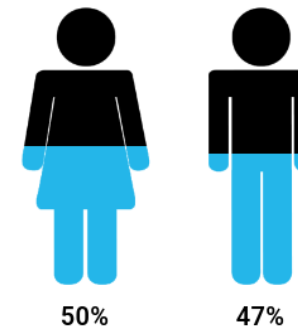

DISTRIBUTION
30 079

ESTIMATED READERSHIP
67 176

RACE

GENDER

AGE

SEM

SHOPPING RESPONSIBILITY

AVERAGE HH INCOME