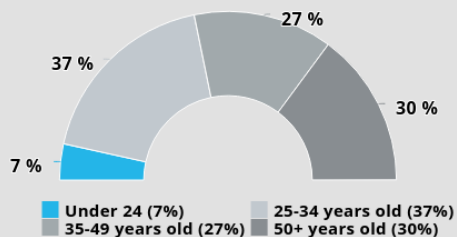

DISTRIBUTION
30 079

ESTIMATED READERSHIP
67 176

RACE

GENDER

AGE

SEM

SHOPPING RESPONSIBILITY

AVERAGE HH INCOME