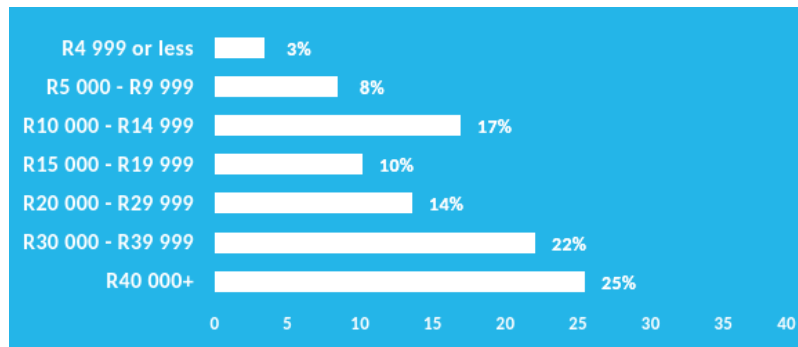

DISTRIBUTION
22 082

ESTIMATED READERSHIP
96 400

RACE

GENDER

AGE

SEM

SHOPPING RESPONSIBILITY

AVERAGE HH INCOME

AVERAGE PERSONAL INCOME

EDUCATION

HH INCOME

EMPLOYMENT