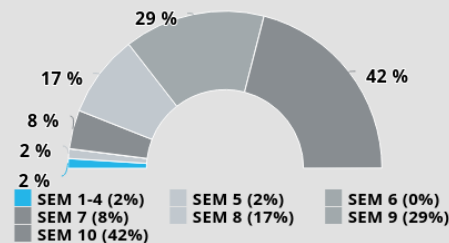

DISTRIBUTION
22 082

ESTIMATED READERSHIP
96 400

RACE

GENDER

AGE

SEM

SHOPPING RESPONSIBILITY

AVERAGE HH INCOME