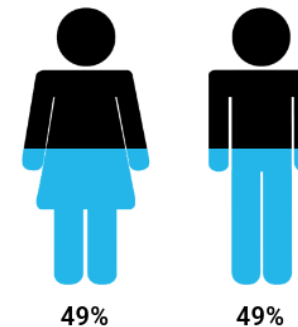

DISTRIBUTION
22 082

ESTIMATED READERSHIP
96 400

RACE

GENDER

AGE

SEM

SHOPPING RESPONSIBILITY

AVERAGE HH INCOME