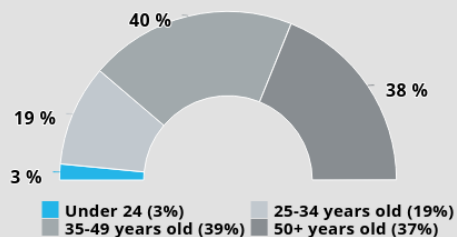

DISTRIBUTION
22 082

ESTIMATED READERSHIP
96 400

RACE

GENDER

AGE

SEM

SHOPPING RESPONSIBILITY

AVERAGE HH INCOME