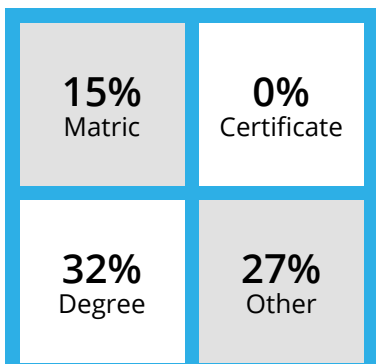

DISTRIBUTION
22 082

ESTIMATED READERSHIP
96 400

RACE

GENDER

AGE

SEM

SHOPPING RESPONSIBILITY

AVERAGE HH INCOME

AVERAGE PERSONAL INCOME

EDUCATION

HH INCOME

EMPLOYMENT