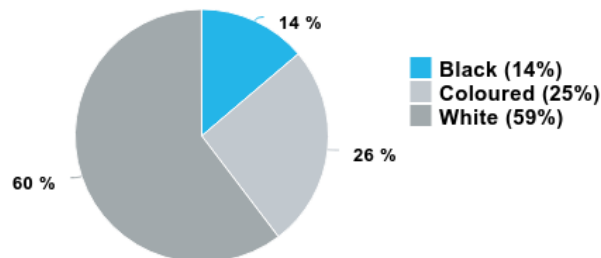

DISTRIBUTION
22 082

ESTIMATED READERSHIP
96 400

RACE

GENDER

AGE

SEM

SHOPPING RESPONSIBILITY

AVERAGE HH INCOME