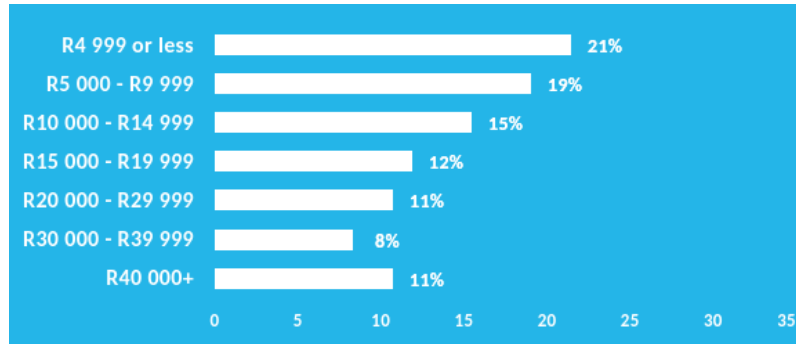

DISTRIBUTION
40 062

ESTIMATED READERSHIP
151 186

RACE

GENDER

AGE

SEM

SHOPPING RESPONSIBILITY

AVERAGE HH INCOME

AVERAGE PERSONAL INCOME

EDUCATION

HH INCOME

EMPLOYMENT