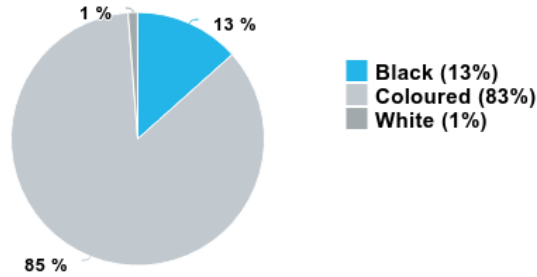

DISTRIBUTION
40 062

ESTIMATED READERSHIP
151 186

RACE

GENDER

AGE

SEM

SHOPPING RESPONSIBILITY

AVERAGE HH INCOME