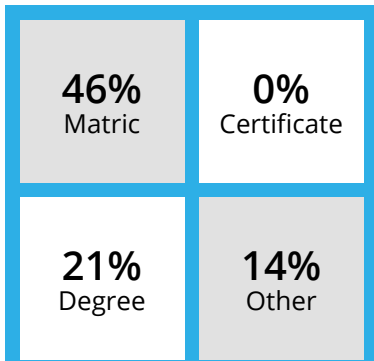

DISTRIBUTION
40 062

ESTIMATED READERSHIP
151 186

RACE

GENDER

AGE

SEM

SHOPPING RESPONSIBILITY

AVERAGE HH INCOME

AVERAGE PERSONAL INCOME

EDUCATION

HH INCOME

EMPLOYMENT