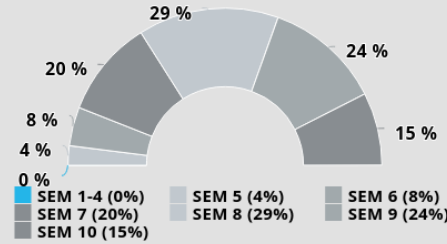

DISTRIBUTION
40 062

ESTIMATED READERSHIP
151 186

RACE

GENDER

AGE

SEM

SHOPPING RESPONSIBILITY

AVERAGE HH INCOME