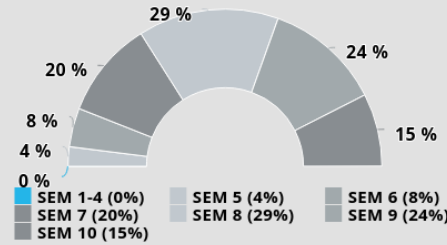

DISTRIBUTION
40 000

ESTIMATED READERSHIP
150 952

RACE

GENDER

AGE

SEM

SHOPPING RESPONSIBILITY

AVERAGE HH INCOME