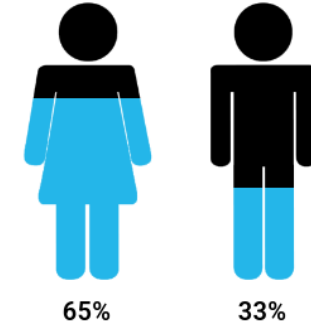

DISTRIBUTION
40 000

ESTIMATED READERSHIP
150 952

RACE

GENDER

AGE

SEM

SHOPPING RESPONSIBILITY

AVERAGE HH INCOME