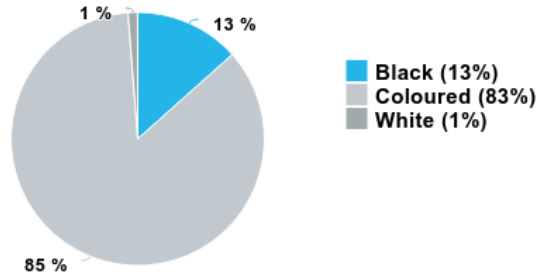

DISTRIBUTION
40 000

ESTIMATED READERSHIP
150 952

RACE

GENDER

AGE

SEM

SHOPPING RESPONSIBILITY

AVERAGE HH INCOME