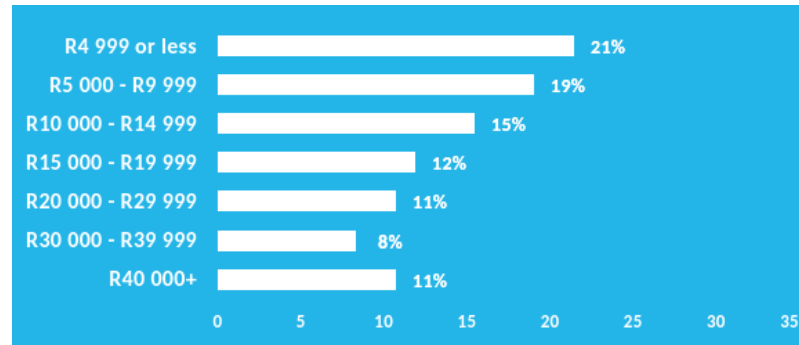

DISTRIBUTION
40 000

ESTIMATED READERSHIP
150 952

RACE

GENDER

AGE

SEM

SHOPPING RESPONSIBILITY

AVERAGE HH INCOME

AVERAGE PERSONAL INCOME

EDUCATION

HH INCOME

EMPLOYMENT