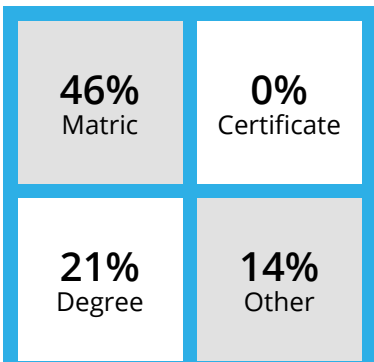

DISTRIBUTION
40 000

ESTIMATED READERSHIP
150 952

RACE

GENDER

AGE

SEM

SHOPPING RESPONSIBILITY

AVERAGE HH INCOME

AVERAGE PERSONAL INCOME

EDUCATION

HH INCOME

EMPLOYMENT