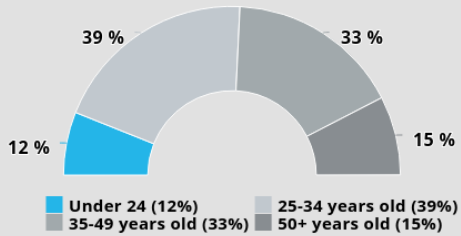

DISTRIBUTION
40 000

ESTIMATED READERSHIP
150 952

RACE

GENDER

AGE

SEM

SHOPPING RESPONSIBILITY

AVERAGE HH INCOME