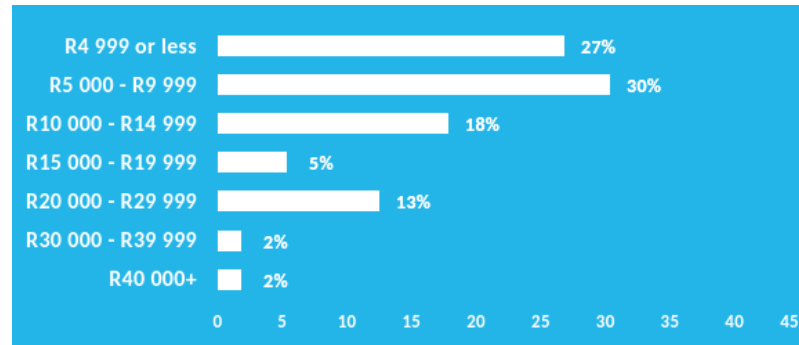

**DISTRIBUTION**  
69 995

**ESTIMATED READERSHIP**  
234 983

**RACE**

**GENDER**

**AGE**

**SEM**

**SHOPPING RESPONSIBILITY**

**AVERAGE HH INCOME**

**AVERAGE PERSONAL INCOME**

**EDUCATION**

**HH INCOME**

**EMPLOYMENT**