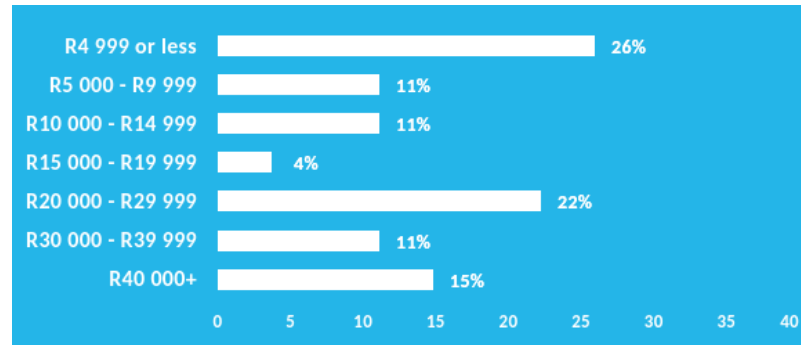

DISTRIBUTION
2 400

ESTIMATED READERSHIP
5 422

RACE

GENDER

AGE

SEM

SHOPPING RESPONSIBILITY

AVERAGE HH INCOME

AVERAGE PERSONAL INCOME

EDUCATION

HH INCOME

EMPLOYMENT