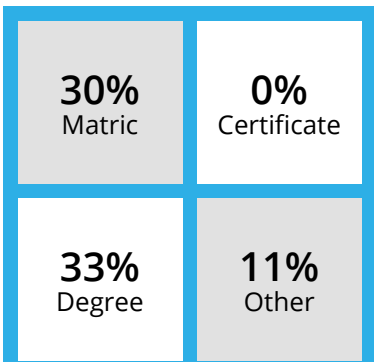

DISTRIBUTION
2 400

ESTIMATED READERSHIP
5 422

RACE

GENDER

AGE

SEM

SHOPPING RESPONSIBILITY

AVERAGE HH INCOME

AVERAGE PERSONAL INCOME

EDUCATION

HH INCOME

EMPLOYMENT