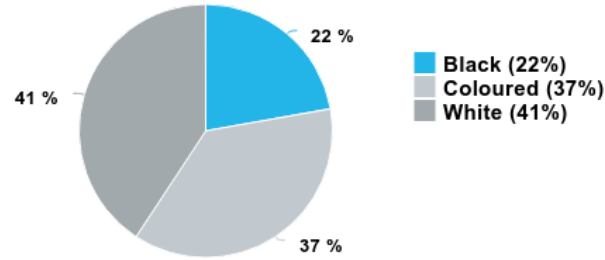

DISTRIBUTION
2 400

ESTIMATED READERSHIP
5 422

RACE

GENDER

AGE

SEM

SHOPPING RESPONSIBILITY

AVERAGE HH INCOME