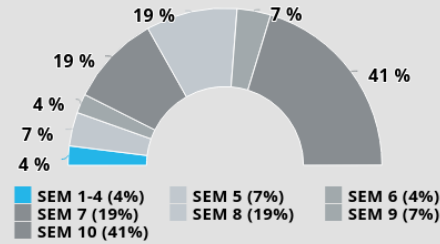

DISTRIBUTION
2 400

ESTIMATED READERSHIP
5 422

RACE

GENDER

AGE

SEM

SHOPPING RESPONSIBILITY

AVERAGE HH INCOME